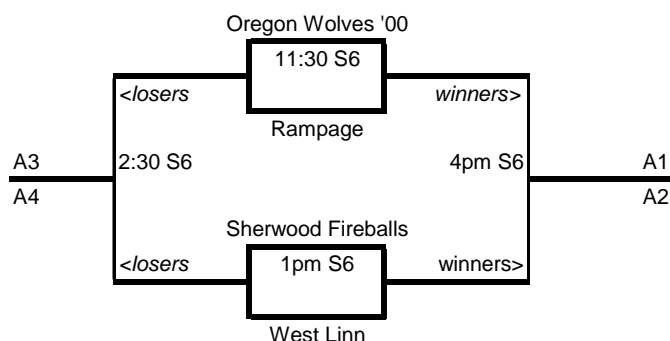

POOL A (in Sherwood)