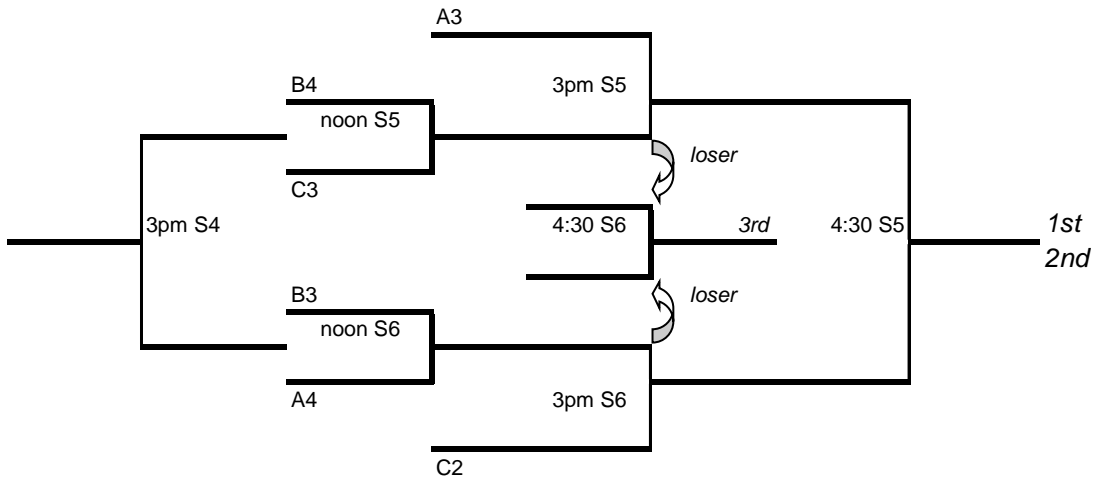

### POOL C (in Newberg)

8:30 C4 Blast (Riggs) vs. Grizz '00  
 10am C4 Blast (Riggs) vs. Canby Wildcats  
 11:30 C4 Grizz '00 vs. Canby Wildcats

runs

POOL C	win	loss	ties	allowed	finish
Tigard Blast (Riggs)					
Grizz '00, McMinnville					
Canby Wildcats					

SUNDAY  
10 B/C

**SILVER (at Sherwood)**

**GOLD (at Sherwood)**